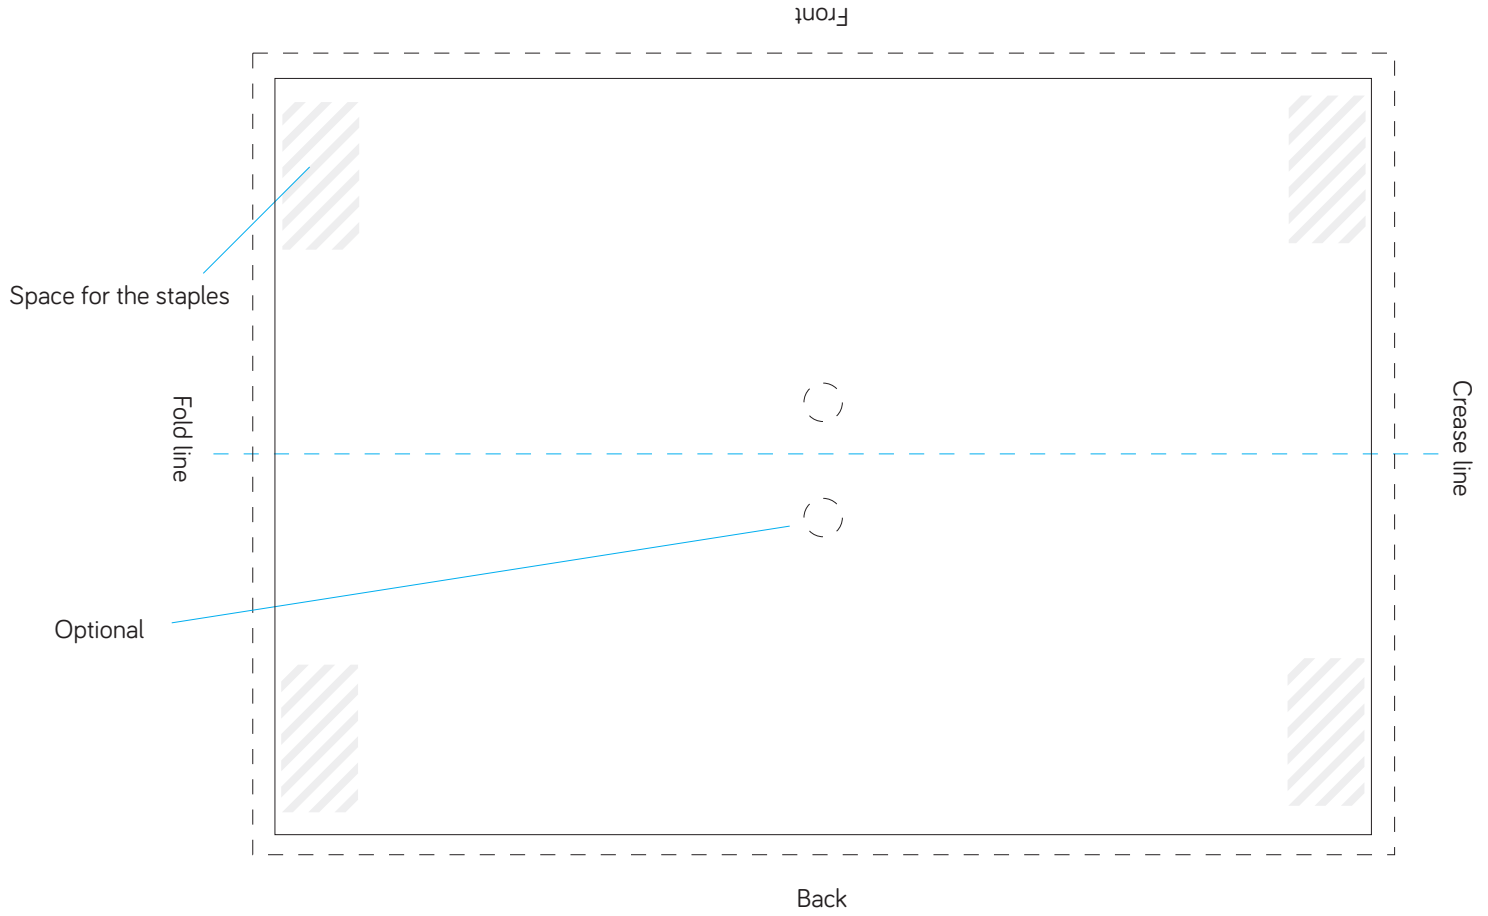

Tube Scarf Short Header Card

The card folds on the top 50mm of the bag with two staples.

----- Artwork bleed 151 x 106mm

————— Final product size 145 x 100mm (145 x 50mm folded)