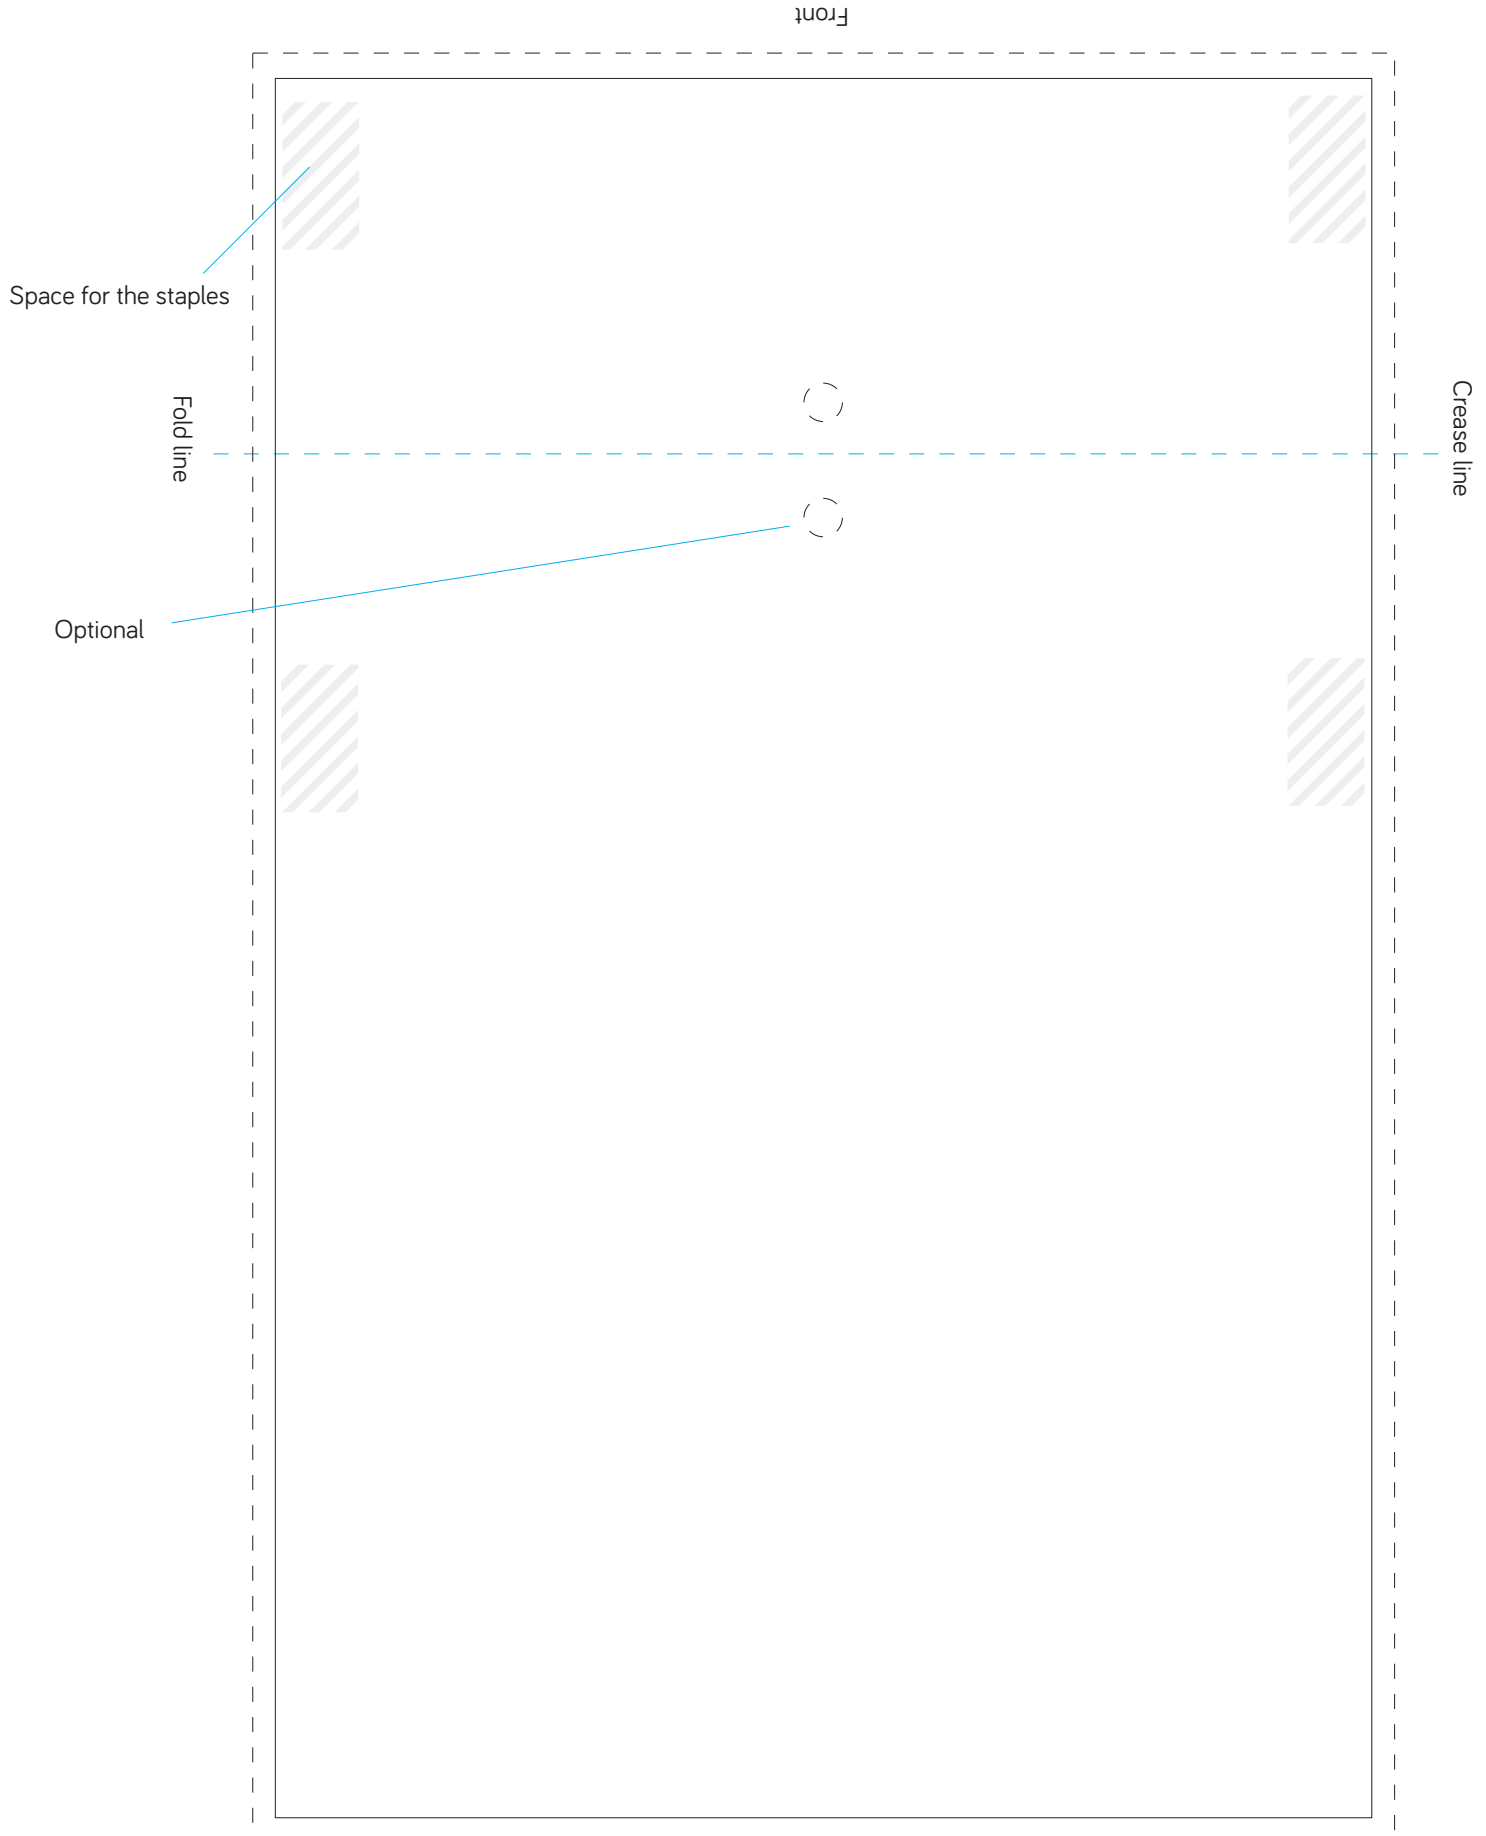

## Tube Scarf Extended Header Card

The card folds on the top 50mm of the bag with two staples. If you wish, the reverse side is also printed in a single color or pattern for the extended header card.

----- Artwork bleed 151 x 236mm

Back

————— Final product size 145 x 230mm (145 x 180mm folded)