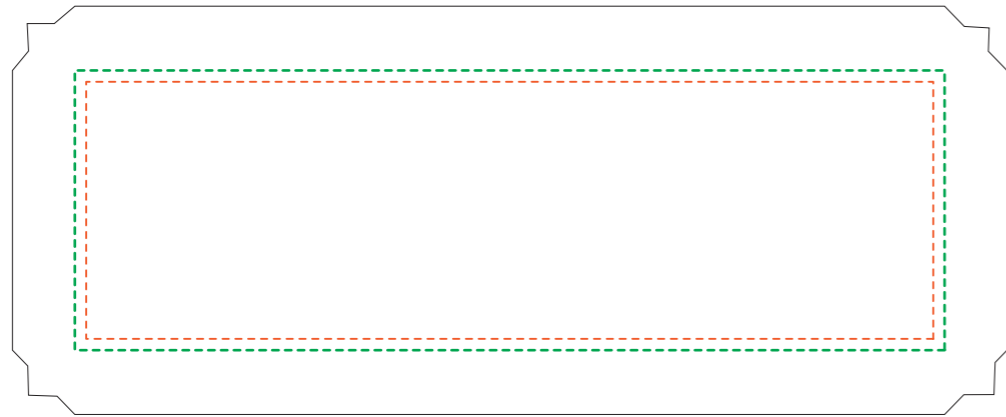

- Actual fridge magnet size
- Safe area for meaningful content
- Bleeds - fill with background

Adhesive product label available as an optional extra for Fridge Magnets

Size 25 x 25mm

Size 38 x 38mm

Size 50 x 50mm

Size 65 x 65mm

Size 80 x 80mm

Size 115 x 37mm

Size 70 x 45mm

Size 78 x 53mm

Size 120 x 54mm

Size 90 x 65mm

Size 120 x 75mm