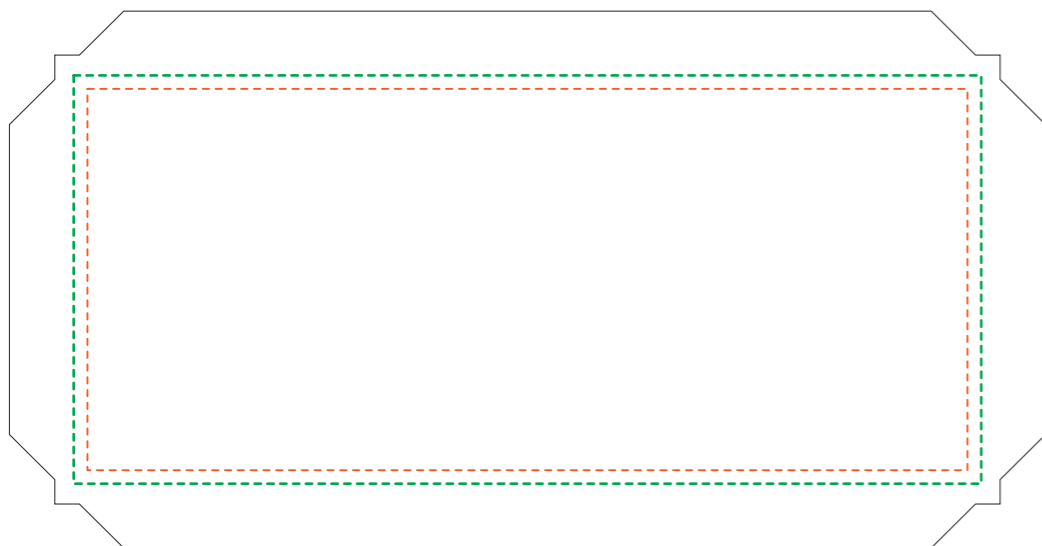

- Actual fridge magnet size
- Safe area for meaningful content
- Bleeds - fill with background

Adhesive product label available as an optional extra for Fridge Magnets

Size 25 x 25mm

Size 38 x 38mm

Size 50 x 50mm

Size 65 x 65mm

Size 80 x 80mm

Size 115 x 37mm

Size 70 x 45mm

Size 78 x 53mm

Size 120 x 54mm

Size 90 x 65mm

Size 120 x 75mm