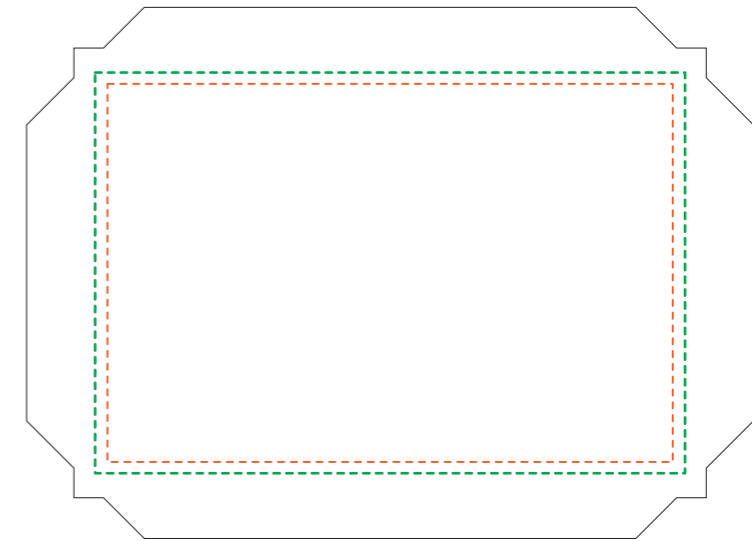

- Actual fridge magnet size
- Safe area for meaningful content
- Bleeds - fill with background

Adhesive product label available as an optional extra for Fridge Magnets

Size 25 x 25mm

Size 38 x 38mm

Size 50 x 50mm

Size 65 x 65mm

Size 80 x 80mm

Size 115 x 37mm

Size 70 x 45mm

Size 78 x 53mm

Size 120 x 54mm

Size 90 x 65mm

Size 120 x 75mm