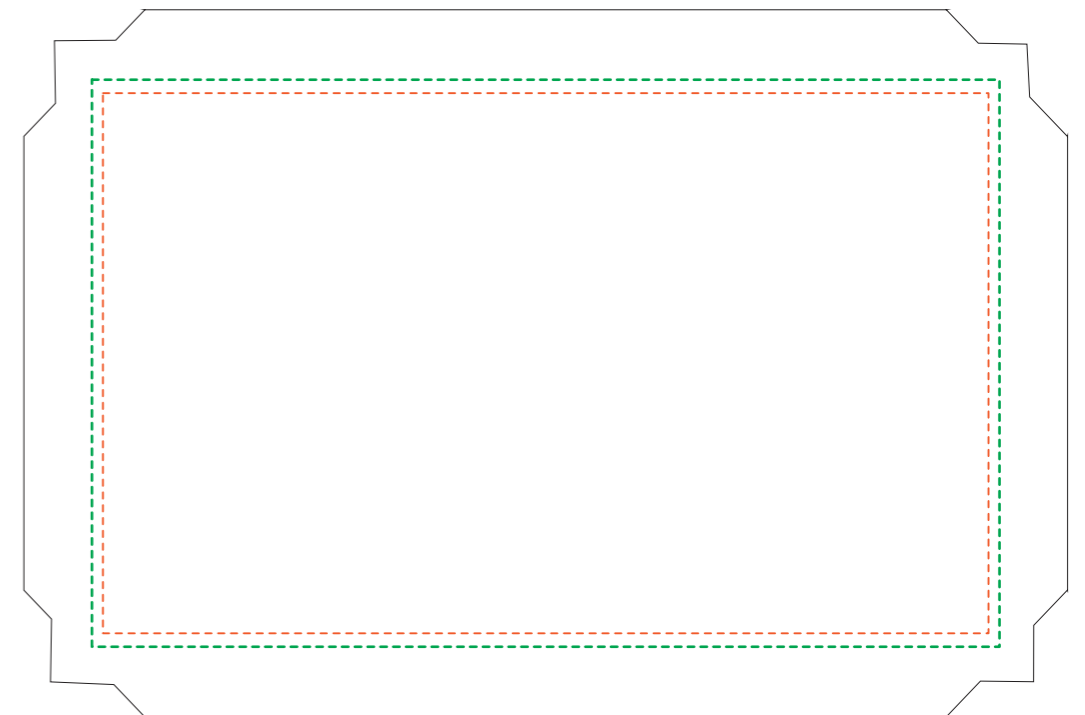

- Actual fridge magnet size
- Safe area for meaningful content
- Bleeds - fill with background

Adhesive product label available as an optional extra for Fridge Magnets

Size 25 x 25mm

Size 38 x 38mm

Size 50 x 50mm

Size 65 x 65mm

Size 80 x 80mm

Size 115 x 37mm

Size 70 x 45mm

Size 78 x 53mm

Size 120 x 54mm

Size 90 x 65mm

Size 120 x 75mm