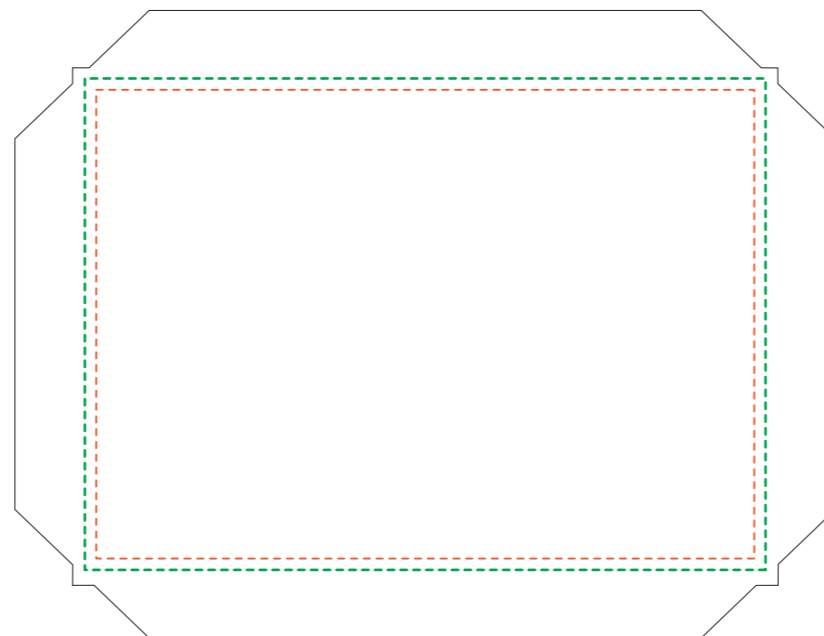

- Actual fridge magnet size
- Safe area for meaningful content
- Bleeds - fill with background

Adhesive product label available as an optional extra for Fridge Magnets

Size 25 x 25mm

Size 38 x 38mm

Size 50 x 50mm

Size 65 x 65mm

Size 80 x 80mm

Size 115 x 37mm

Size 70 x 45mm

Size 78 x 53mm

Size 120 x 54mm

Size 90 x 65mm

Size 120 x 75mm