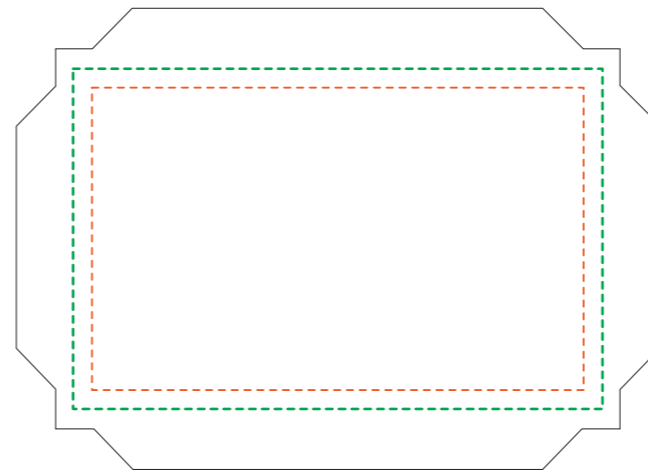

- Actual fridge magnet size
- Safe area for meaningful content
- Bleeds - fill with background

Adhesive product label available as an optional extra for Fridge Magnets

Size 25 x 25mm

Size 38 x 38mm

Size 50 x 50mm

Size 65 x 65mm

Size 80 x 80mm

Size 115 x 37mm

Size 70 x 45mm

Size 78 x 53mm

Size 120 x 54mm

Size 90 x 65mm

Size 120 x 75mm